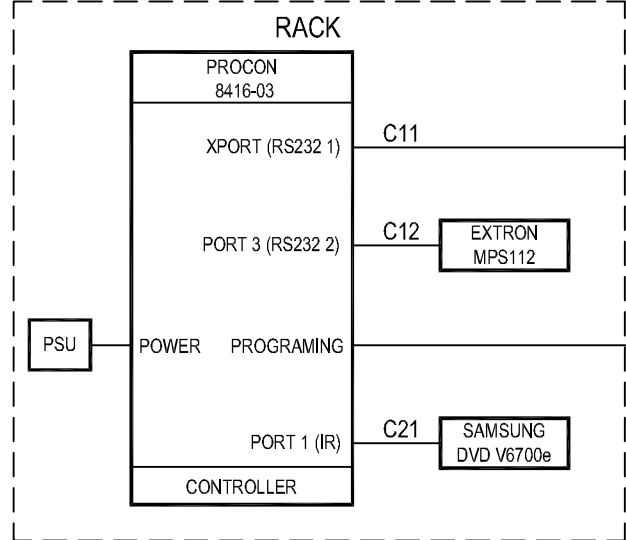

CONTROL SCHEMATIC

EQUIPMENT RACK INFORMATION

MAKE	TEAMMATE
MODEL	TRAINER
RACK TOP	
RACK SIDES	
CASTORS	
CABLE TYPES	ASYSCO STANDARD
RACK > SITE 2m TAILS - FEMALE CONNECTORS	
RACK > TROLLEY 8m TAILS - MALE CONNECTORS	

- FUTURE
- FREE ISSUE

REV	REVISION NOTE	DATE
AB	AS BUILT	17.09.08
C	SCREEN CONTROL CHANGE	11.09.08
B	CABLE, CONNECTOR DETAILS ADDED	08.09.08
A	EXTRON MPS112 REPLACED KRAMER VP23C	05.09.08
-	FIRST DRAWN	08.08.08

DRAWING NUMBER: D2900-0536

SALES SEQ NUMBER: PROJECT DESIGN NUMBER: D2900

SCALE: NT5 ALL DIMENSIONS IN mm UNLESS OTHERWISE STATED

CHECKED:	APPROVED:	DRAWN BY:	REV:
MB	HC	AB	