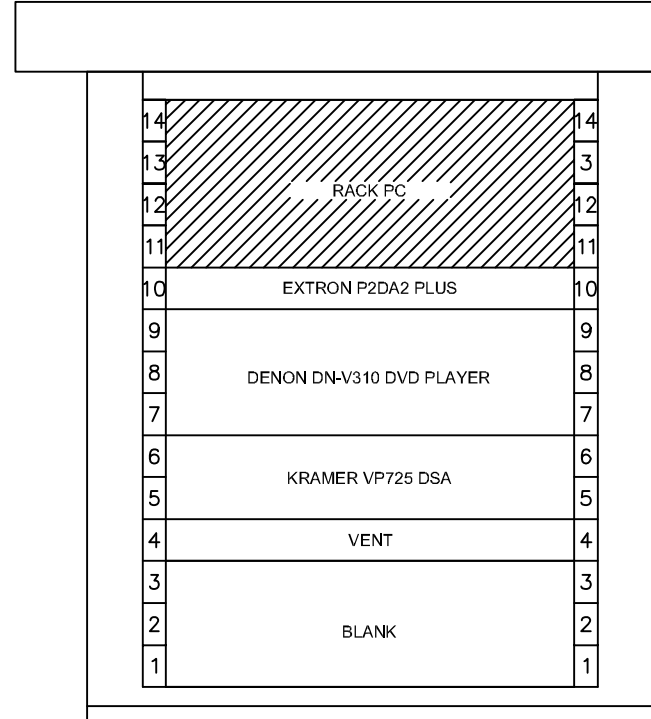

THEATRE 1.03 (140 SEATS) RACK LAYOUT

EQUIPMENT ON TOP OF TEAMMATE VH PODIUM

TUTOR RACK INFORMATION	
MAKE	TEAMMATE
MODEL	VH PODIUM
RACK TOP	
RACK SIDES	
CASTORS	
CABLE TYPES	ASYSKO STANDARD
RACK > RACK	
RACK > SITE	5m TAILS - MALE CONNECTORS

TEAMMATE BAY LEFT
TEAMMATE VH PODIUM RACK 14 U

TEAMMATE BAY RIGHT
TEAMMATE VH PODIUM RACK 14 U

REV	REVISION NOTE	DATE
AB	AS BUILT	17.09.08
D	AMX CHANGED TO 3RU	15.09.08
C	AMPETRONIC ILD 1000 REDUCE TO 1RU	09.09.08
B	RECORDER ADDED RACK, PC 1U MORE	18.08.08
A	CHANGED TAIL GENDER, TOUCHPANEL	31.7.08
-	FIRST DRAWN	16.07.08

SALES SEQ# NUMBER: PROJECT DESIGN NUMBER: D2900

SCALE: NTS ALL DIMENSIONS IN mm UNLESS OTHERWISE STATED

CHECKED: MB	APPROVED:	DRAWN BY: HC	REV: AB
-------------	-----------	--------------	---------

U:\PROJECT DESIGNS\SUFFOLK UNIDESIGN\1 - THEATRE 1.03 (140 SEATS)\D2900-0135.dwg