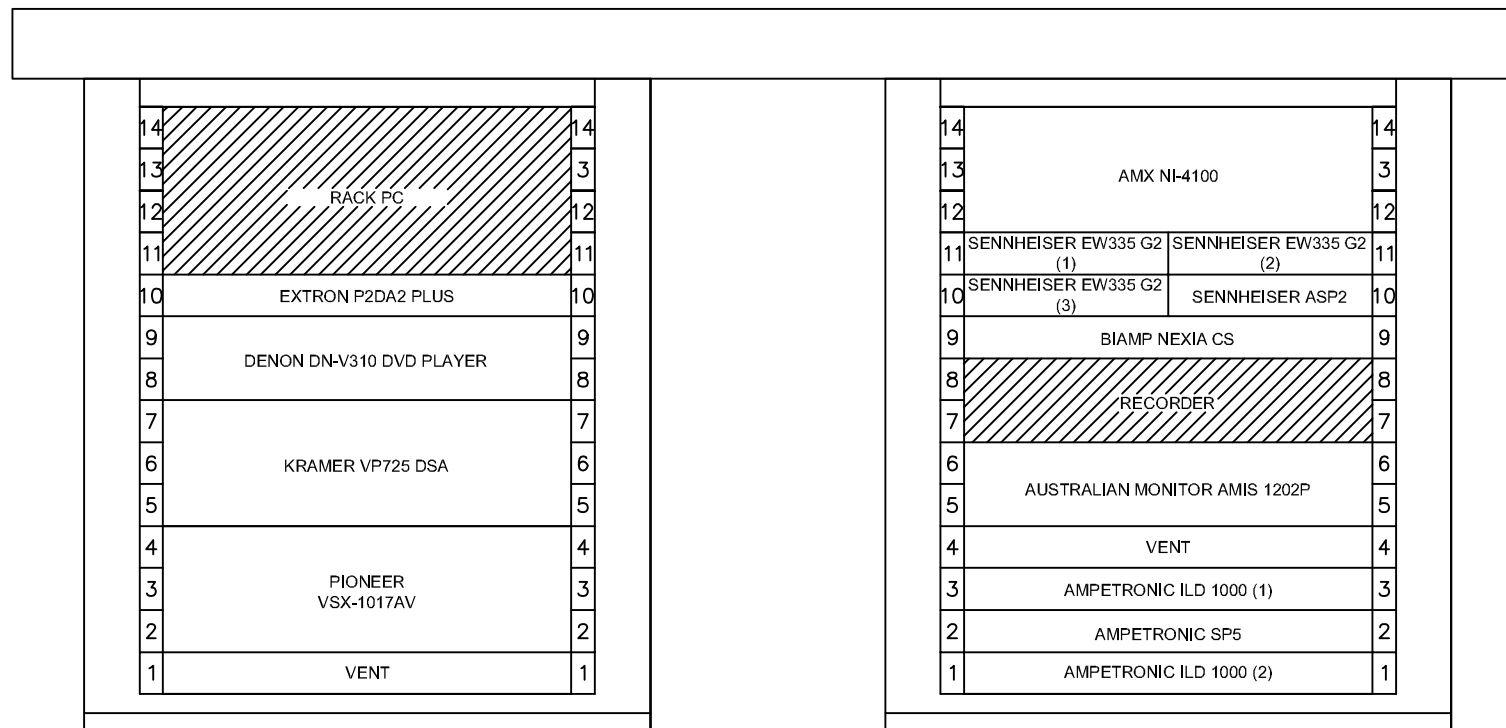

THEATRE 1.02 (140 SEATS) RACK LAYOUT

EQUIPMENT ON TOP OF TEAMMATE VH PODIUM

VH PODIUM RACK INFORMATION	
MAKE	TEAMMATE
MODEL	VH PODIUM
RACK TOP	
RACK SIDES	
CASTORS	
CABLE TYPES	ASYSKO STANDARD
RACK > RACK	
RACK > SITE	5m TAILS - MALE CONNECTORS

TEAMMATE BAY LEFT
TEAMMATE VH PODIUM RACK 14 U

TEAMMATE BAY RIGHT
TEAMMATE VH PODIUM RACK 14 U

REV	REVISION NOTE	DATE
AB	AS BUILT	17.09.08
D	DENON AMP CHANGED TO PIONEER, AMX 3U	15.09.08
C	REDUCE 1RU OF AMPETRONIC ILD1000	09.09.08
B	ADD 1 RU SPACE FOR P2DA2, NO SPACE FOR RECORDER	19.08.08
A	CHANGED TAILS GENDER, TOUCHPANEL	31.7.08
-	FIRST DRAWN	16.07.08

DRAWING NUMBER: D2900-0035

SALES SEQ NUMBER: PROJECT DESIGN NUMBER: D2900

SCALE: NTS ALL DIMENSIONS IN mm UNLESS OTHERWISE STATED

CHECKED: MB	APPROVED: HC	DRAWN BY: AB	REV:
-------------	--------------	--------------	------

U:\PROJECT DESIGNS\SUFFOLK UNIDESIGN\0 - THEATRE 1.02 (140 SEATS)\D2900-0035.dwg